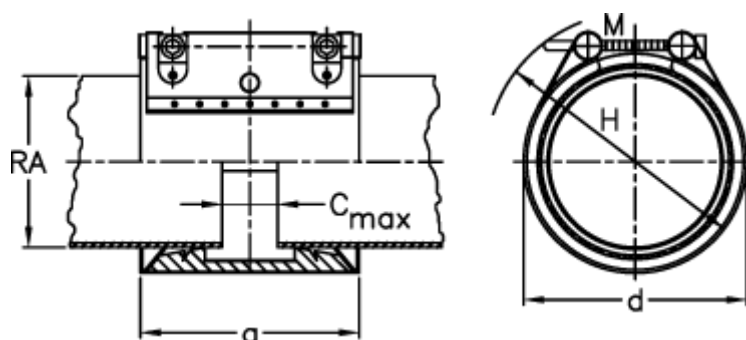

Data Sheet

Article number: 025789300159

Description: Norma Connect pipe coupling
GRIP W5 Ø=159,0 EPDM, 16 bar

Measures

a	= 115
C max with insertion band	= 35
d	= 185
H	= 215
M (screw)	= M12
Nominal pressure (bar)	= 16
RA	= 159
RA min-RA max	= 157,4-160,6

Weight a piece = 2.7